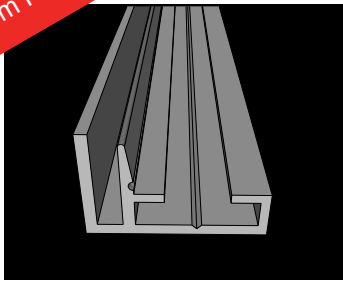

- Wall mounted
- Free standing
- Hanging
- LED illuminated
- Acoustic panels

All profiles are compatible with SpiritTEX™ gripper or stitched silicone edging

- Made in the UK
- Patent Pending

Copyright © 2012 - Patent Pending

New System New System New System

SpiritTEX™ Fabric System

A unique new textile system combining the best properties of a textile graphics system without a complex finishing process! The SpiritTEX™ Fabric System can be used with silicone edging or the SpiritTEX™ Gripper profile or a combination of both to suit your production capability and your installation requirements. A wide range of profiles will cover all your applications from wall mounted frames to free-standing screens and lightboxes.

Size: 18/32/48/55/100mm

Length : 3060mm

Finish:

Anodised
Powder coating avail.

Compatible parts:

SpiritTEX™ Gripper
Silicone Bead
Connector plates

Patent Pending

¹ For further information, refer to our list of materials which we have evaluated for use with SpiritTEX™.
² Please ensure SpiritTEX™ is a suitable solution for the specific application, the site and other local conditions.