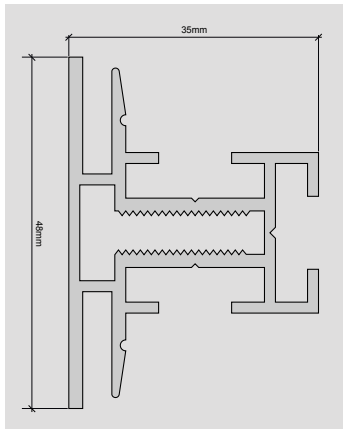

Size: 18/32/48/55/100mm

Length : 3060mm

Finish:

Anodised
Powder coating avail.

Compatible parts:

SpiritTEX™ Gripper
Silicone Bead
Connector plates

Patent Pending

¹ For further information, refer to our list of materials which we have evaluated for use with SpiritTEX™.
² Please ensure SpiritTEX™ is a suitable solution for the specific application, the site and other local conditions.