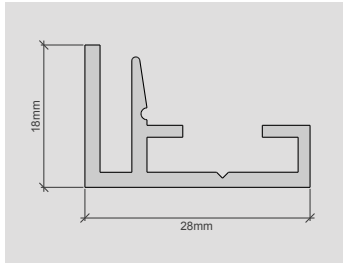

Size: 18/32/48/55/100mm

Length : 3060mm

Finish:

Anodised
Powder coating avail.

Compatible parts:

SpiritTEX™ Gripper
Silicone Bead
Connector plates

Patent Pending

¹ For further information, refer to our list of materials which we have evaluated for use with SpiritTEX™.
² Please ensure SpiritTEX™ is a suitable solution for the specific application, the site and other local conditions.