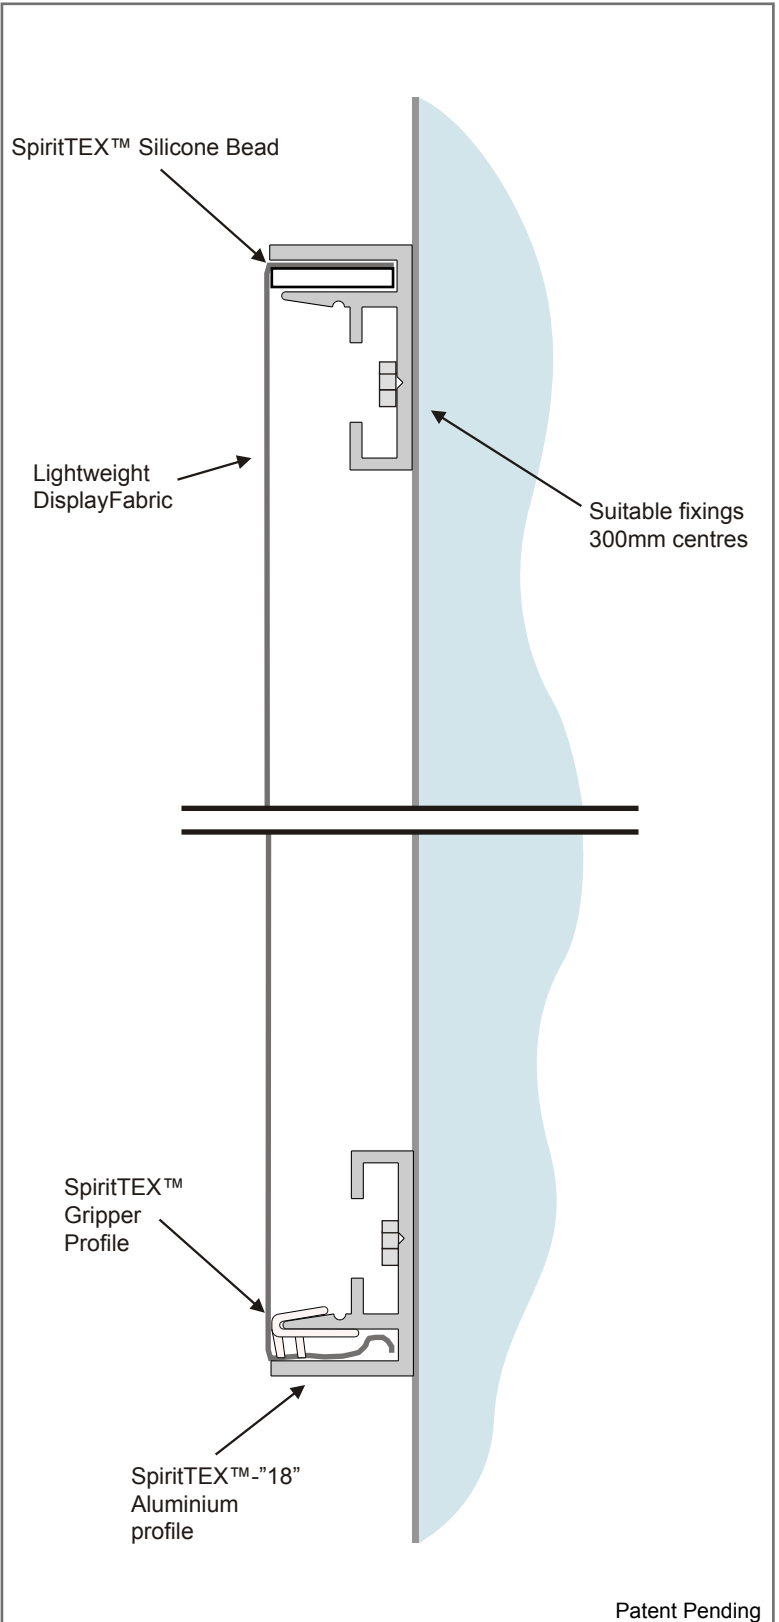

New System New System New System

SpiritTEX™ Fabric System

A unique new textile system combining the best properties of a textile graphics system without a complex finishing process! The SpiritTEX™ Fabric System can be used with silicone edging or the SpiritTEX™ Gripper profile or a combination of both to suit your production capability and your installation requirements. A wide range of profiles will cover all your applications from wall mounted frames to free-standing screens and lightboxes.

Size: 18/32/48/55/100mm

Length : 3060mm

Finish:

Anodised
Powder coating avail.

Compatible parts:

SpiritTEX™ Gripper
Silicone Bead
Connector plates

Patent Pending

¹ For further information, refer to our list of materials which we have evaluated for use with SpiritTEX™.
² Please ensure SpiritTEX™ is a suitable solution for the specific application, the site and other local conditions.