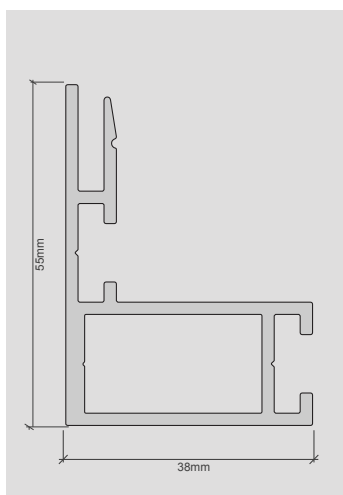

Size: 18/32/48/55/100mm

Length : 3060mm

Finish:

Anodised
Powder coating avail.

Compatible parts:

SpiritTEX™ Gripper
Silicone Bead
Connector plates

Patent Pending

¹ For further information, refer to our list of materials which we have evaluated for use with SpiritTEX™.
² Please ensure SpiritTEX™ is a suitable solution for the specific application, the site and other local conditions.