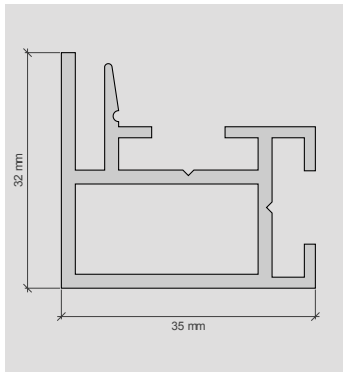

Size: 18/32/48/55/100mm

Length : 3060mm

Finish:

Anodised
Powder coating avail.

Compatible parts:

SpiritTEX™ Gripper
Silicone Bead
Connector plates

Patent Pending

¹ For further information, refer to our list of materials which we have evaluated for use with SpiritTEX™.
² Please ensure SpiritTEX™ is a suitable solution for the specific application, the site and other local conditions.