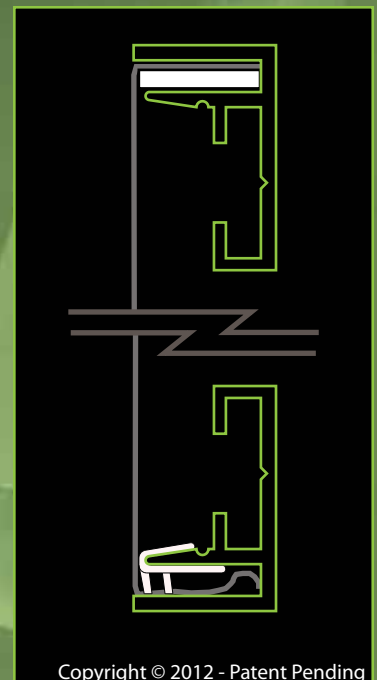

SPiRiT | TEX™ F A B R I C S Y S T E M

A totally *NEW* fabric display system!

- Simplified edge finishing
- Eliminate sizing issues
- Use dye-sub and UV prints
- Softer looking graphics
- Easy to change and update
- Better for the environment

- Wall mounted
- Free standing
- Hanging
- LED illuminated
- Acoustic panels

All profiles are compatible with SpiritTEX™ gripper or stitched silicone edging

- Made in the UK
- Patent Pending

Copyright © 2012 - Patent Pending

New System New System New System

SpiritTEX™ Fabric System

A unique new textile system combining the best properties of a textile graphics system without a complex finishing process! The SpiritTEX™ Fabric System can be used with silicone edging or the SpiritTEX™ Gripper profile or a combination of both to suit your production capability and your installation requirements. A wide range of profiles will cover all your applications from wall mounted frames to free-standing screens and lightboxes.