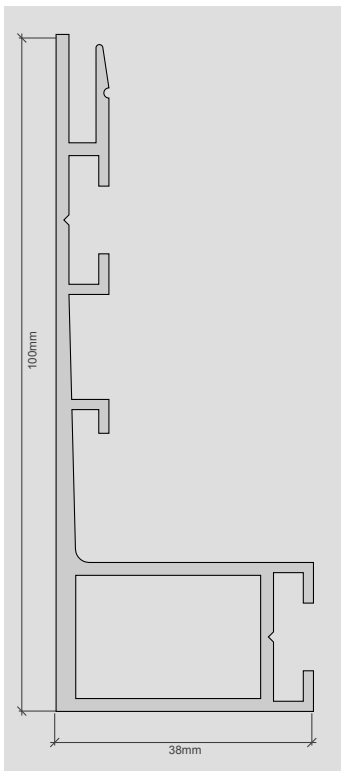

Size: 18/32/48/55/100mm

Length : 3060mm

Finish:

Anodised
Powder coating avail.

Compatible parts:

SpiritTEX™ Gripper
Silicone Bead
Connector plates

Patent Pending

¹ For further information, refer to our list of materials which we have evaluated for use with SpiritTEX™.
² Please ensure SpiritTEX™ is a suitable solution for the specific application, the site and other local conditions.